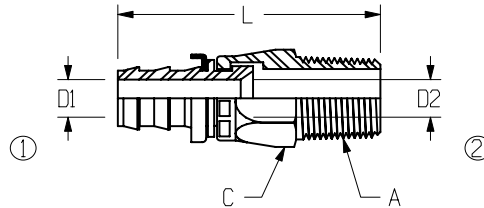

**PMS: PUSH-ON HOSE BARB X
MNPT SWIVEL**

MATERIAL: BRASS
 ASTM: B-16
 TYPE: CA-360
 TEMP RANGE: -40° - 200° F

PART NO	HOSE I.D.	A NPTF SWIVEL	L	BARB LENGTH	C	D1	D2	Working Pressure
PMS44	1/4	1/4-18	2.02	.87	9/16	.177	.375	300 psi
PMS64	3/8	1/4-18	2.12	.97	9/16	.280	.378	300 psi
PMS66	3/8	3/8-18	2.12	.97	11/16	.277	.496	300 psi
PMS86	1/2	3/8-18	2.12	.97	11/16	.404	.499	300 psi
PMS88	1/2	1/2-14	2.33	.97	7/8	.406	.624	300 psi
PMS1212	3/4	3/4-14	2.80	1.45	1-1/16	.609	.807	300 psi