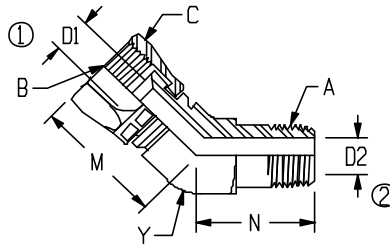

**JSF: FJIC SWIVEL X MNPTF 45 DEGREE ELBOW**

MATERIAL: BRASS  
 ASTM: B-16  
 TYPE: CA-360  
 TEMP RANGE: -65° - 250° F

PART NO	TUBE OD	A NPTF	B UN/UNF-2B	C	M	N	D1	D2	Y	Working Pressure
JSF62	3/8"	1/8-27	9/16-18	.689	.776	.647	.250	.513	.500	2925 psi
JSF64	3/8"	1/4-18	9/16-18	.689	.843	.756	.309	.494	.554	2925 psi
JSF66	3/8"	3/8-18	9/16-18	.689	.915	.946	.478	.495	.744	2925 psi