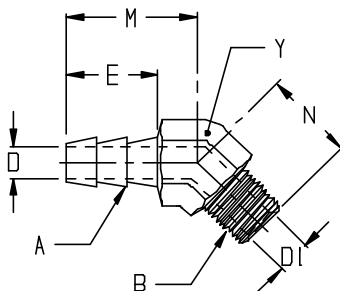

**FBF: HOSE BARB X MNPT 45
DEGREE ELBOW**

MATERIAL: FORGED BRASS
 ASTM: B-124
 TYPE: CA-377
 TEMP RANGE: -65° - 250° F

PART NO.	A NPTF	B TUBE I.D.	M	N	E	D	D1	Y	Working Pressure
FBF42F	1/8-27	1/4	.91	.62	.63	.16	.22	.53	2500
FBF52F	1/8-27	5/16	.91	.63	.63	.218	.218	.53	1600
FBF54F	1/4-18	5/16	.86	.84	.63	.218	.312	.53	1600
FBF62F	1/8-27	3/8	.83	.66	.63	.28	.218	.53	1600
FBF64F	1/4-18	3/8	.83	.84	.63	.28	.312	.53	1600
FBF66F	3/8-18	3/8	.94	.88	.63	.28	.406	.59	1600
FBF84F	1/4-18	1/2	1.00	.84	.69	.375	.343	.59	2500
FBF86F	3/8-18	1/2	1.00	.88	.69	.38	.41	.59	2500
FBF128F	1/2-14	3/4	1.12	1.16	.69	.50	.56	.88	2400