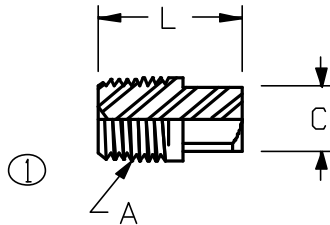

3151: MNPT SQUARE HEAD PLUG

MATERIAL: BRASS
 ASTM: B-16
 TYPE: CA-360
 TEMP RANGE: -65° - 250° F

PART NO	A NPT	C	L	Working Pressure
3151-2	1/8-27	.285	.60	1200 psi
3151-4	1/4-18	.373	.787	1200 psi
3151-6	3/8-18	.419	.728	1200 psi
3151-8	1/2-14	.563	.968	1200 psi
3151-12	3/4-14	.62	1.016	1200 psi